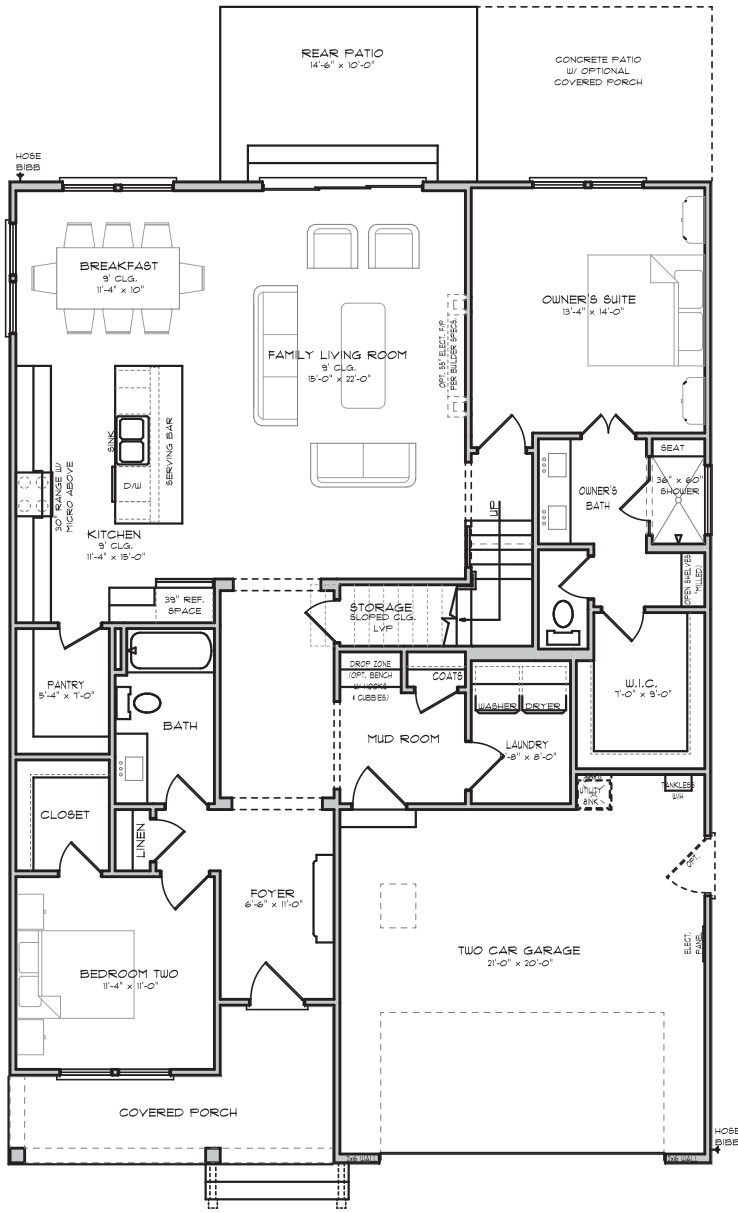

THE STARLING

4 BEDROOMS
4 BATHS
2 CAR GARAGE
2430 SQ. FT.

Elevation 3

Elevation 3

FIRST FLOOR PLAN

SECOND FLOOR PLAN