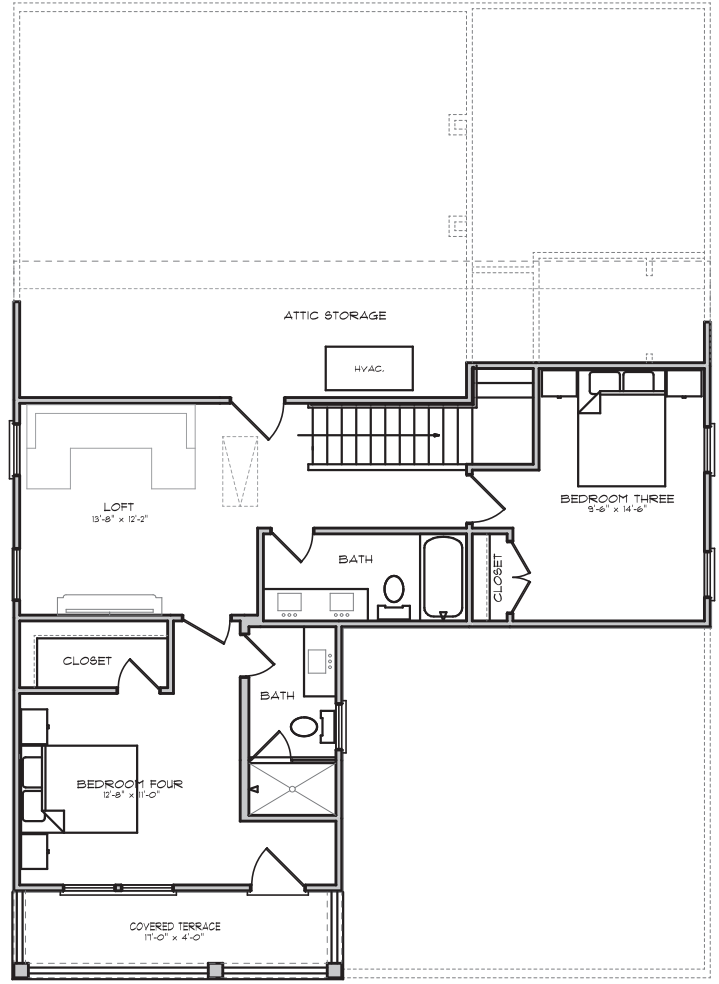

THE STARLING

4 BEDROOMS
4 BATHS
2 CAR GARAGE
2430 SQ. FT.

Elevation 3

Elevation 3

FIRST FLOOR PLAN

SECOND FLOOR PLAN