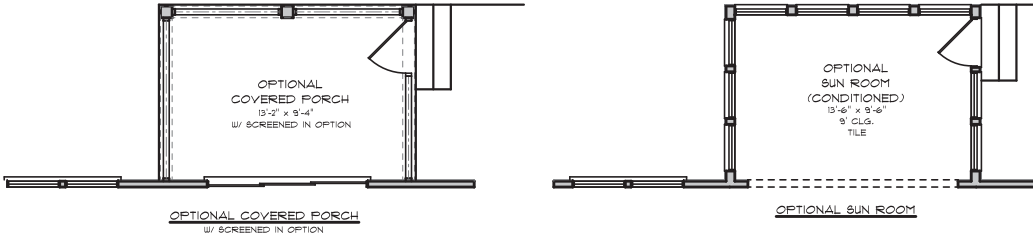

THE STARLING

4 BEDROOMS
4 BATHS
2 CAR GARAGE
2430 SQ. FT.

Elevation 3

Elevation 3

FIRST FLOOR PLAN

SECOND FLOOR PLAN