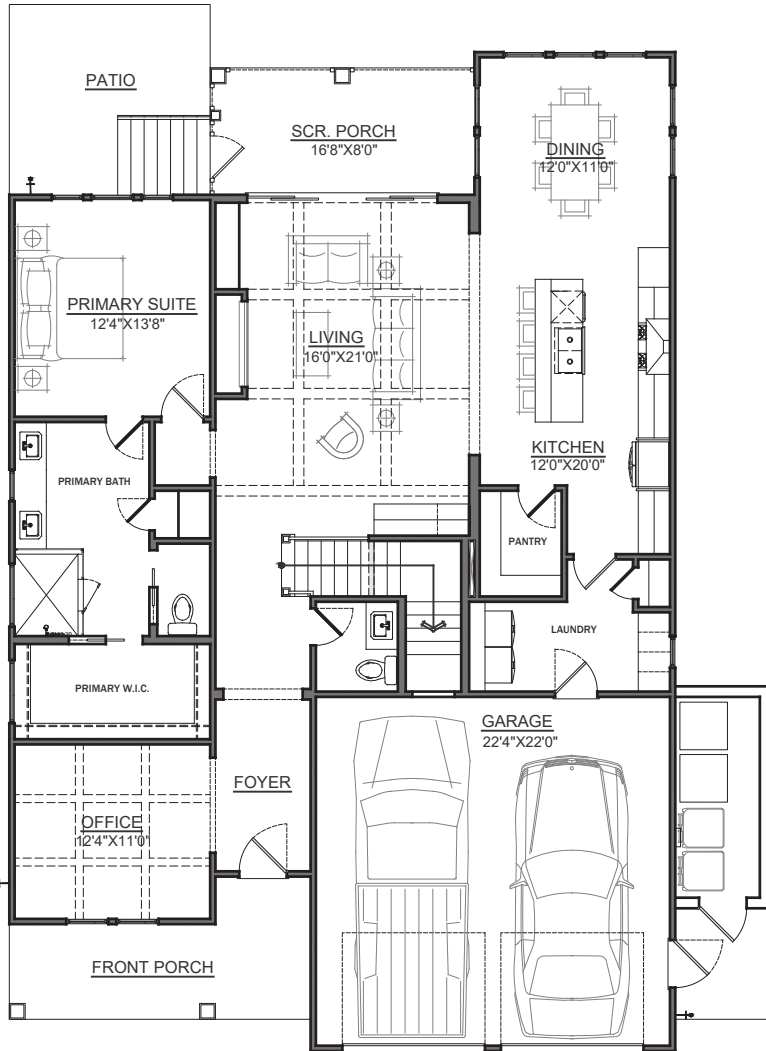

Landfall

HERRINGTON HOMES

## The Magnolia

4 BEDROOMS  
3.5 BATHS  
2 CAR GARAGE  
3234 SQ. FT.

FIRST FLOOR PLAN

SECOND FLOOR PLAN