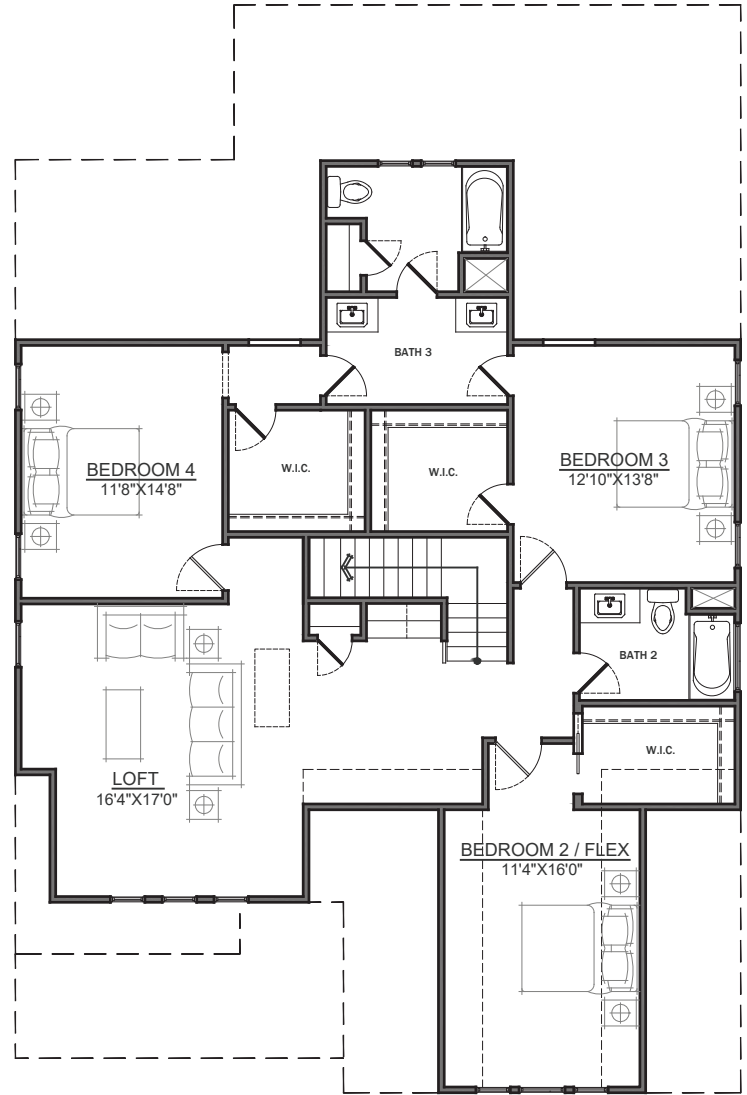

Landfall

HERRINGTON HOMES

## The Magnolia

4 BEDROOMS  
3.5 BATHS  
2 CAR GARAGE  
3234 SQ. FT.

FIRST FLOOR PLAN

SECOND FLOOR PLAN