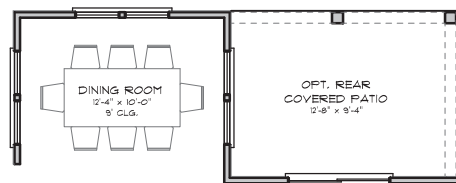

The Harborview

Coastal Elegance Collection

3 bedrooms
3 baths
2 car garage
2160 sq. ft.

The Harborview at RIVERLIGHTS

Coastal Elegance Collection

by HERRINGTON HOMES

FIRST FLOOR PLAN

SECOND FLOOR PLAN

OPTIONAL SITTING ROOM

OPTIONAL COVERED PATIO