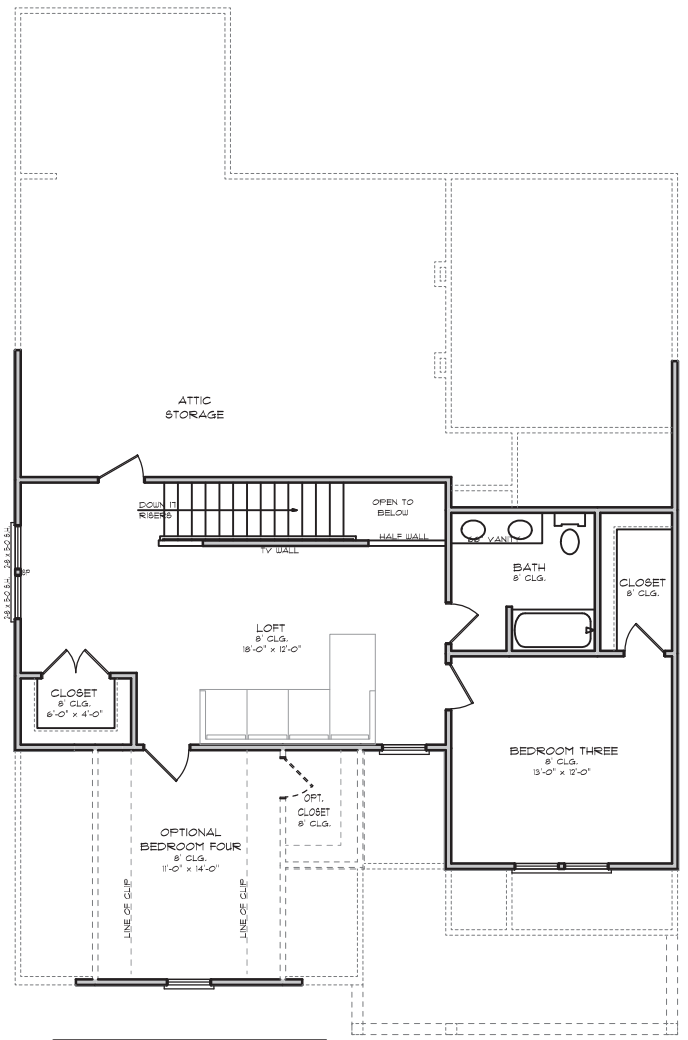

The Harborview

Coastal Elegance Collection

3 bedrooms
3 baths
2 car garage
2160 sq. ft.

The Harborview at RIVERLIGHTS

Coastal Elegance Collection

by HERRINGTON HOMES

FIRST FLOOR PLAN

SECOND FLOOR PLAN

OPTIONAL SITTING ROOM

OPTIONAL COVERED PATIO