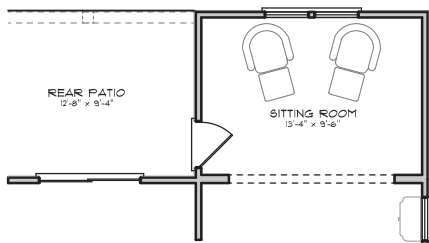

The Harborview

Coastal Elegance Collection

3 bedrooms
3 baths
2 car garage
2160 sq. ft.

The Harborview at RIVERLIGHTS

Coastal Elegance Collection

by HERRINGTON HOMES

FIRST FLOOR PLAN

SECOND FLOOR PLAN

OPTIONAL SITTING ROOM

OPTIONAL COVERED PATIO