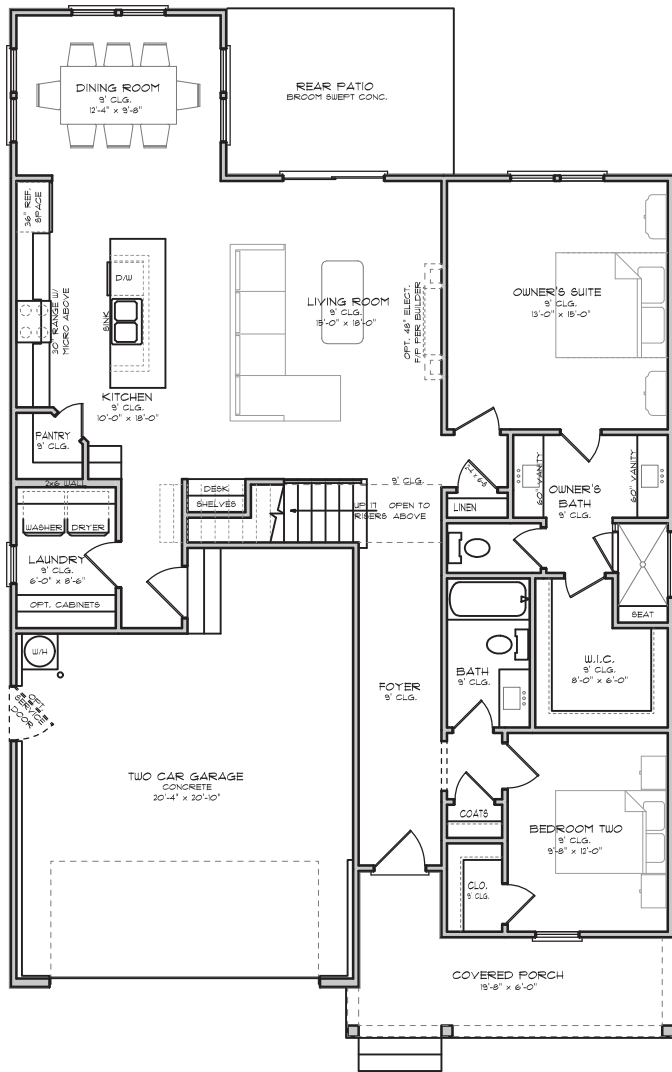

The Harborview

Coastal Elegance Collection

3 bedrooms
3 baths
2 car garage
2160 sq. ft.

The Harborview at RIVERLIGHTS

Coastal Elegance Collection

by HERRINGTON HOMES

FIRST FLOOR PLAN

SECOND FLOOR PLAN

OPTIONAL SITTING ROOM

OPTIONAL COVERED PATIO