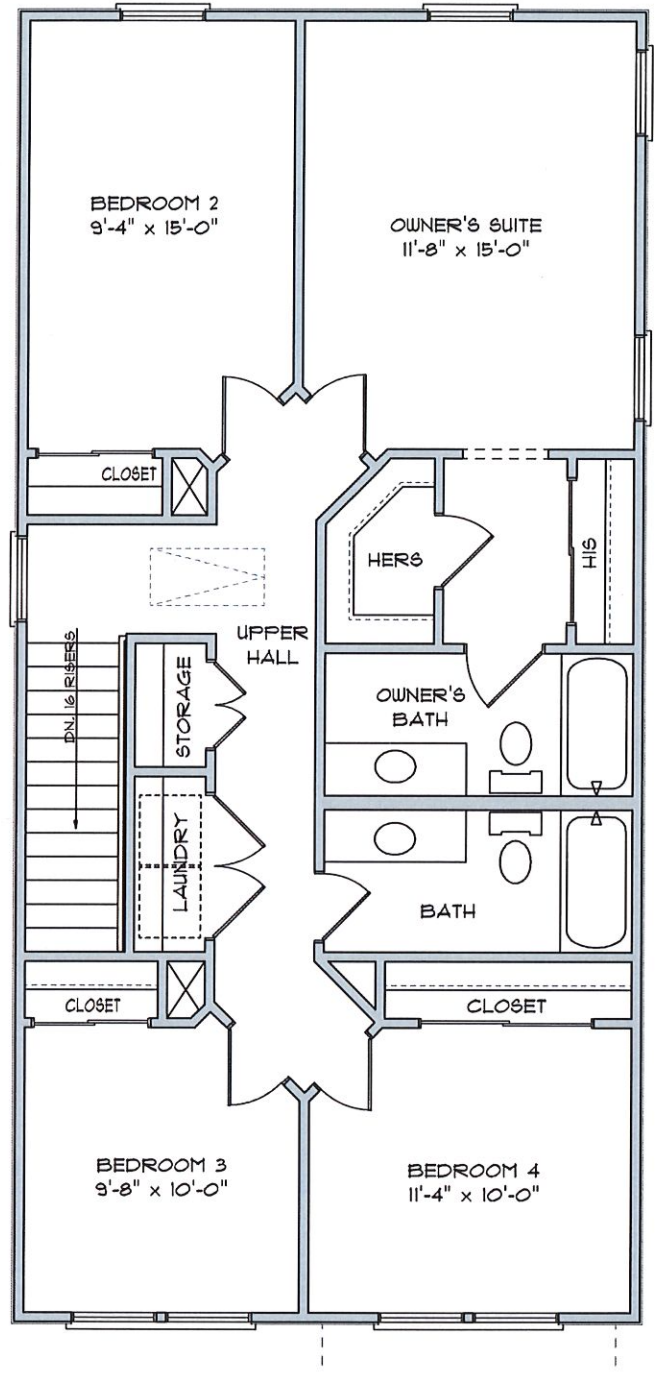

Cypress Village

HERRINGTON HOMES

The Skylark

Elevation A

4 bedrooms
2.5 baths
1 car garage
1680 sq. ft.

Elevation B

FIRST FLOOR PLAN

SECOND FLOOR PLAN