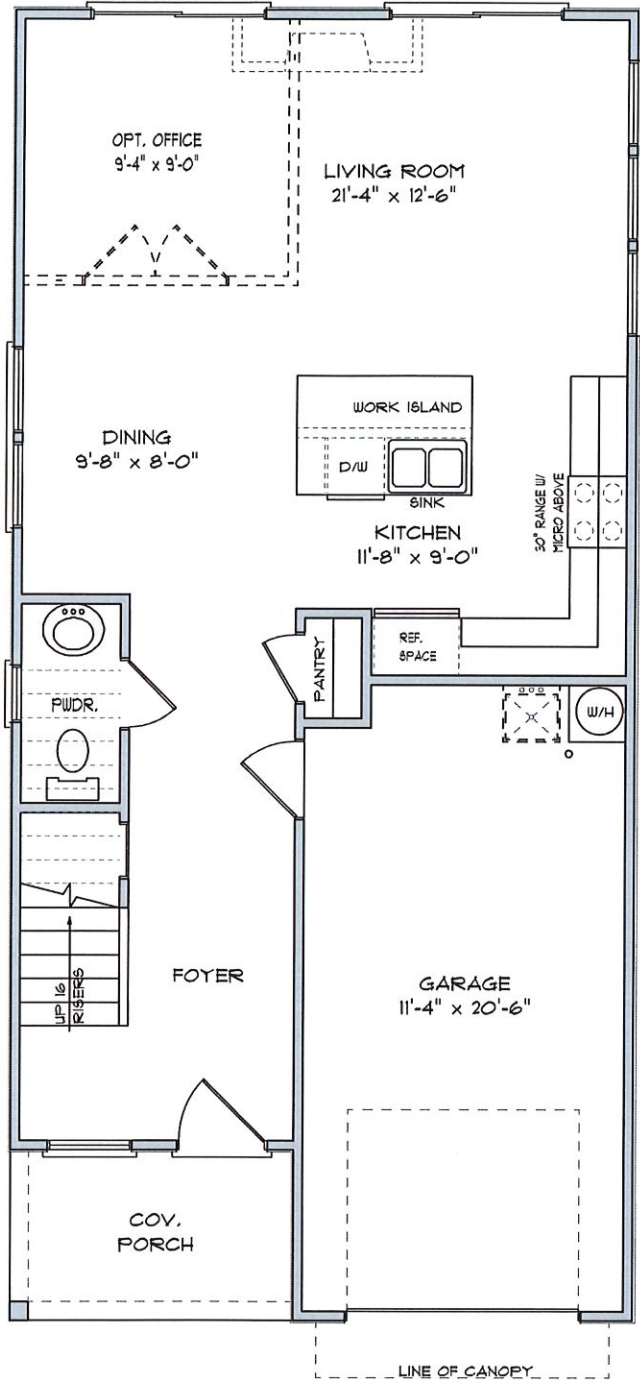

Cypress Village

HERRINGTON HOMES

The Skylark

Elevation A

4 bedrooms
2.5 baths
1 car garage
1680 sq. ft.

Elevation B

FIRST FLOOR PLAN

SECOND FLOOR PLAN