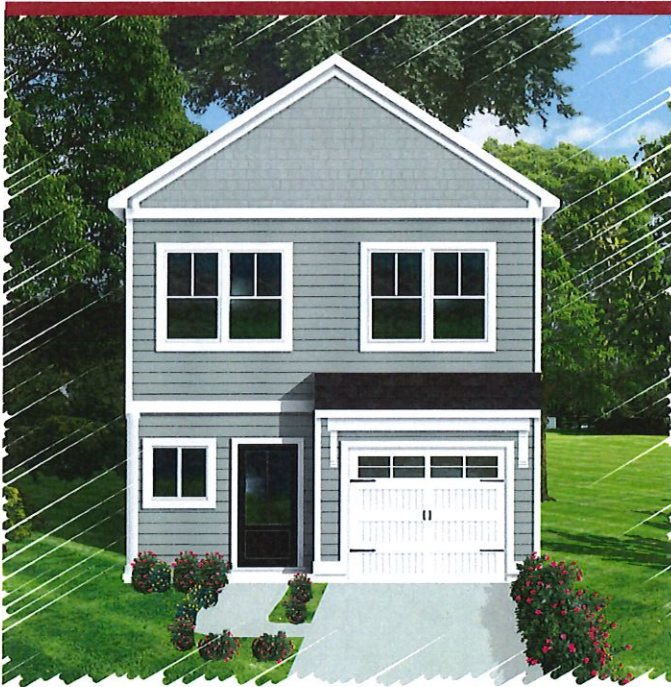

Cypress Village

HERRINGTON HOMES

The Skylark

Elevation A

4 bedrooms
2.5 baths
1 car garage
1680 sq. ft.

Elevation B

FIRST FLOOR PLAN

SECOND FLOOR PLAN