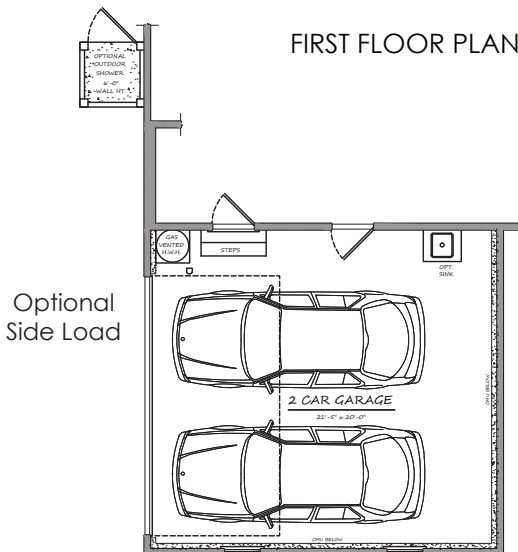

## The Blue Heron

Elevation A

4 bedrooms  
2.5 baths  
2 car garage  
2042 sq. ft.

Elevation B

# The Blue Heron

by HERRINGTON HOMES

FIRST FLOOR PLAN

SECOND FLOOR PLAN

Optional Porch

Plans and Specifications subject to change without notice.  
 \* See Sales Representative for Home Lot Pricing.