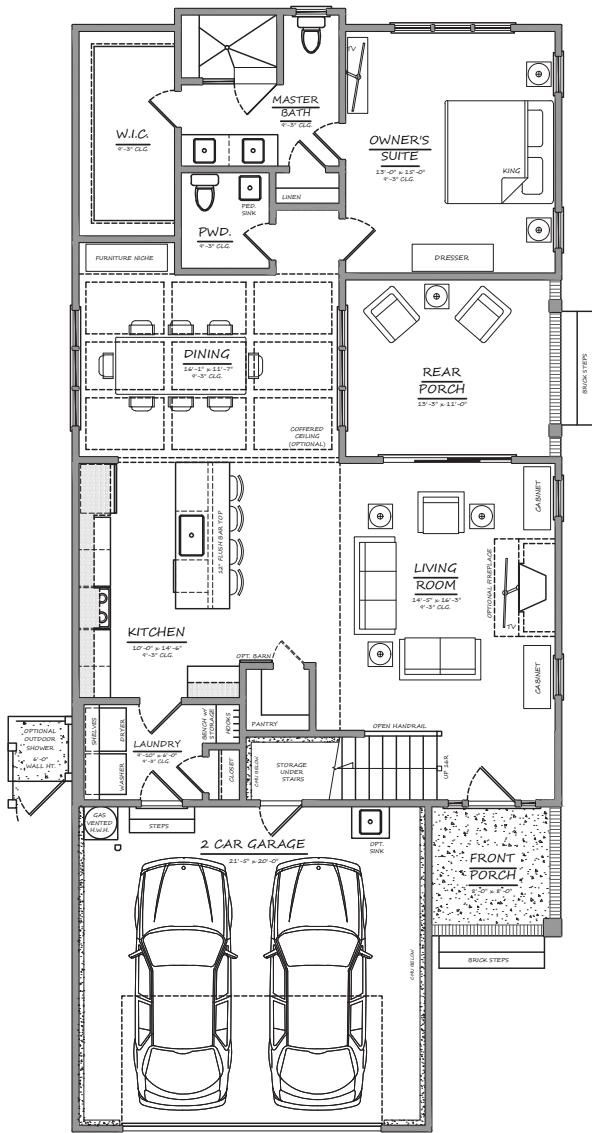

## The Blue Heron

Elevation A

4 bedrooms  
2.5 baths  
2 car garage  
2042 sq. ft.

Elevation B

# The Blue Heron

by HERRINGTON HOMES

FIRST FLOOR PLAN

SECOND FLOOR PLAN

Optional Porch

Plans and Specifications subject to change without notice.  
 \* See Sales Representative for Home Lot Pricing.