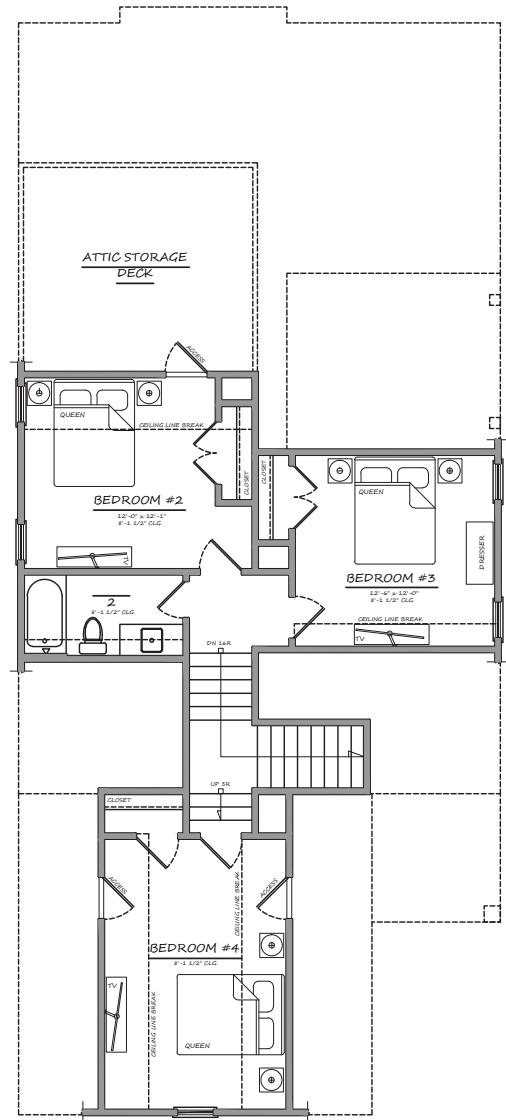

## The Blue Heron

Elevation A

4 bedrooms  
2.5 baths  
2 car garage  
2042 sq. ft.

Elevation B

# The Blue Heron

by HERRINGTON HOMES

FIRST FLOOR PLAN

SECOND FLOOR PLAN

Optional Porch

Plans and Specifications subject to change without notice.  
 \* See Sales Representative for Home Lot Pricing.